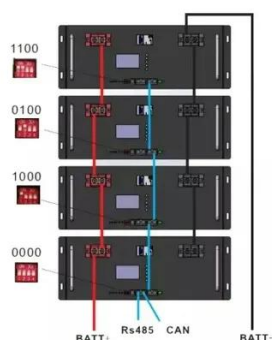

Solar inverter and meter box tutorial

Solar inverter and meter box tutorial

Inside Solar Control Room Inverter, DP Box & Changeover Complete ...

In this video, we will show you the complete solar system setup, focusing on the inverter installation, DP box wiring, and changeover switch connection -- all inside the solar control area.

[Photovoltaic inverter to meter wiring](#)

A solar power inverter converts or inverts the direct current (DC) energy produced by a solar panel. Another crucial part of the wiring diagram is the connection between the inverter and the meter.