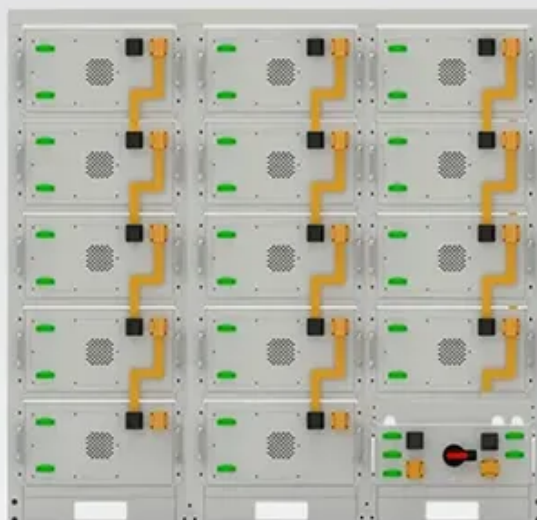

Solar power panel 24v250w

Battery String-S224

- 1C Charge/Discharge
- Easy configuration and maintenance
- Power supply can be single battery string or parallel battery strings

Solar power panel 24v250w

Rich Solar MEGA 250 PRO , 250 Watt Monocrystalline Solar Panel

Get more power and efficiency from every inch with the RICH SOLAR MEGA 250 PRO, a 250-watt, 24V monocrystalline solar panel built for serious off-grid and mobile energy systems.

24V 250W Solar Panels

Find high efficiency 24v 250w solar panels for home and industrial use. Best prices and durable, reliable solar power solutions. Shop now for quality!

Solar 250 Watt Panel

The RICH SOLAR MEGA 250 PRO is a powerful and efficient 250W 24V monocrystalline solar panel built for off-grid systems that require higher voltage and reliable output.

Amazon : Solar Panel 250 Watt

DETAILS AND PACKAGING

- 1 USER MANUAL PDF 2 RJ45 Cable For RS485/CAN 3 Battery in Parallel Cables 4 RJ45 TO USB Monitor Cable 5 MB Terminal*4

[MEGA 250 PRO Solar Panel , RICH SOLAR](#)

The MEGA 250 PRO is a 24V solar panel that combines durability and high efficiency. Featuring split-energy technology for optimized solar generation.