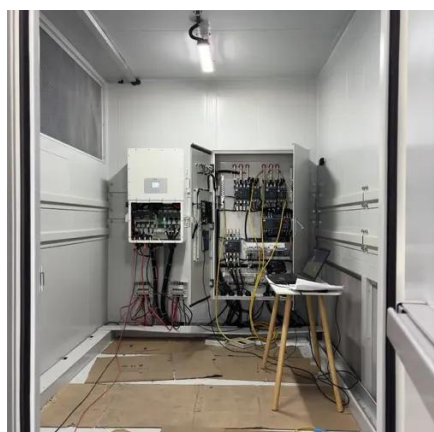

Communication site energy cabinet management system

Summary The Energy Cabinet Management System for Communication Sites is an important application of the Huijue EMS Energy Management System in the field of communication ...

POWERED COMMUNICATION

An Outdoor Photovoltaic Energy Cabinet is a fully integrated, weatherproof power solution combining solar generation, lithium battery storage, inverter, and EMS in a single cabinet.

Development of communication systems for a photovoltaic plant ...

The efficient operation, monitoring, and maintenance of a photovoltaic (PV) plant are intrinsically linked to data accessibility and reliability, which, in turn, rely on the robustness of the ...

Understanding PV Panels for ESTEL