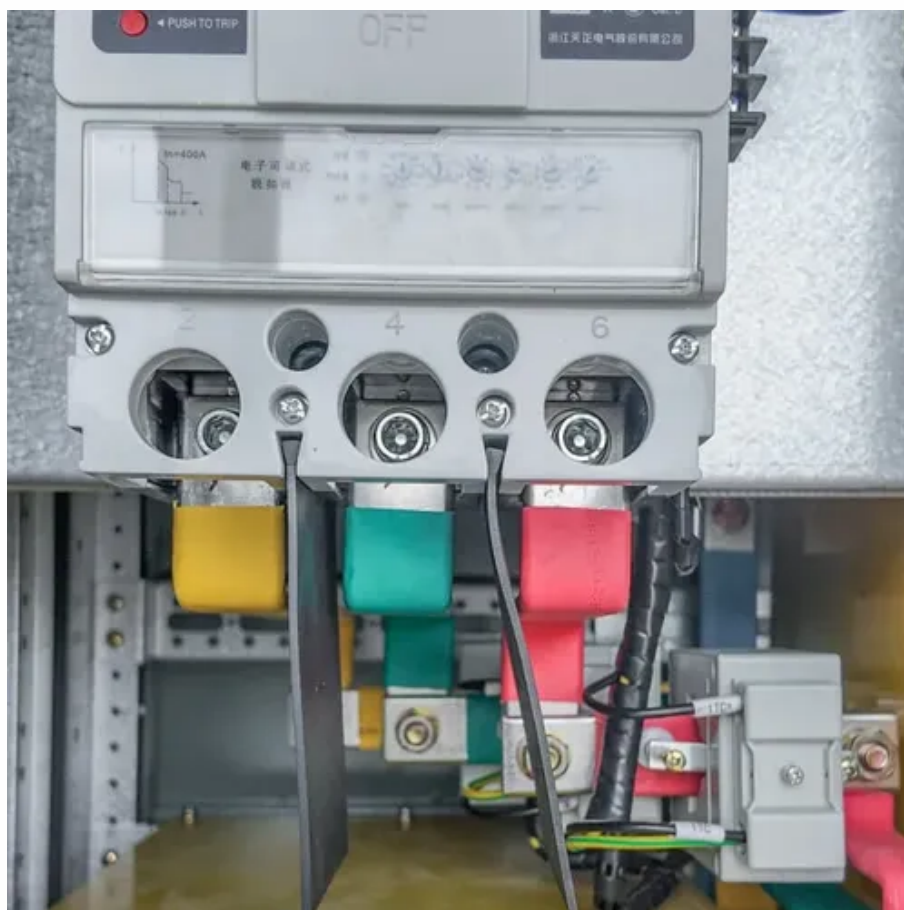

Square solar energy storage cabinet lithium battery station cabinet design concept