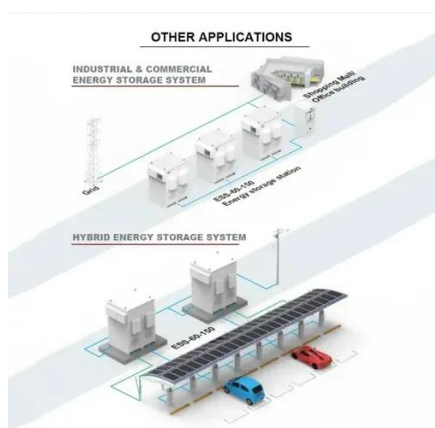

Solar Modules + Energy Storage: Power Supply Assurance for Off-Grid

Key Takeaways Solar modules combined with energy storage provide reliable, clean power for off-grid telecom cabinets, reducing outages and operational costs. Choosing the right solar ...

[Cabinet off-grid solar power generation system 500W-3000W](#)

Cabinet off-grid solar power generation system 500W-3000W - Jineng Photovoltaic Design (Tianjin) Co., Ltd.

[Outdoor Cabinet Energy Storage System](#)

Product Features: Standardized structure design, menu-type function configuration, photovoltaic charging module, a parallel off-grid switching module, power frequency transformer, and ...

(PDF) An Efficient Off-grid Express