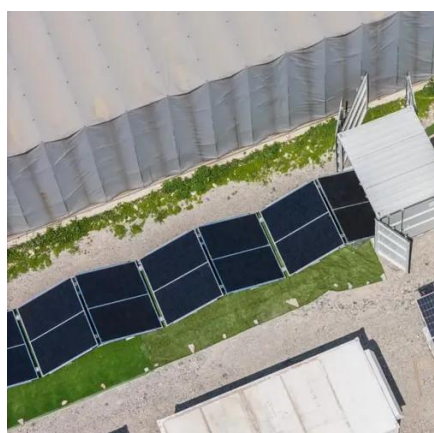

Indoor Photovoltaic Telecom Energy Cabinet

They transform solar-sourced DC into AC and store unused energy in high-performance battery packs, providing clean, renewable backup energy to mission-critical telecom equipment.