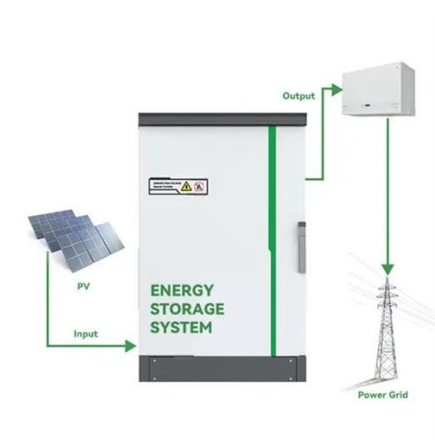

Sukhumi solar-powered communication cabinet ems sub-item

Sukhumi solar-powered communication cabinet ems sub-item

SUKHUMI THERMAL ENERGY STORAGE

Can governments expand energy storage systems for renewable power integration? Using PEST analysis, we demonstrated that governments, national officials, and people have key roles in ...

[Sukhumi Industrial solar container battery Enterprise](#)

SCU uses standard battery modules, PCS modules, BMS, EMS, and other systems to form standard containers to build large-scale grid-side energy storage projects. Why do you need a solar container ...

Sukhumi solar container communication station inverter grid ...

Go big with our modular design for easy additional solar power capacity. Customize your container according to various configurations, power outputs, and storage capacity according to your needs.