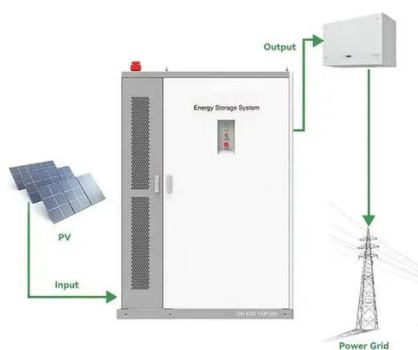

Outdoor cabinet C& I BESS