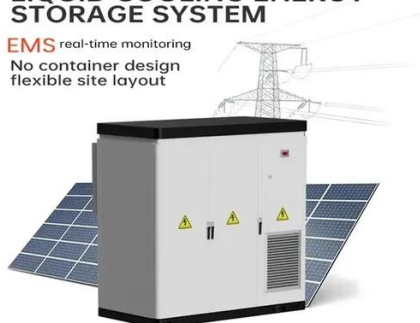

LIQUID COOLING ENERGY STORAGE SYSTEM

EMS real-time monitoring
No container design
flexible site layout

Cycle Life
≥8000

Nominal Energy
200kwh

IP Grade
IP55

[NEMA Outdoor Telecommunications Cabinets , DDB Unlimited](#)

DDB Unlimited manufactures NEMA outdoor cabinets to protect telecommunications, fiber optics, Wi-Fi and other electronics from the outdoors.

Top Manufacturer of Outdoor Enclosures, Telecom Cabinets & BESS

Our outdoor telecom cabinets and outdoor telecom enclosures are designed to house and protect telecommunications equipment in remote or exposed locations. Features include robust construction, ...