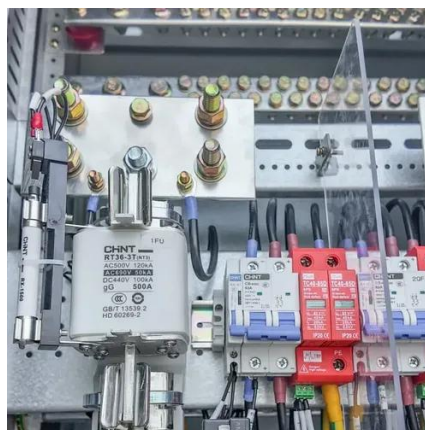

Find Tesla Certified Installers for an estimate, timeline and more.