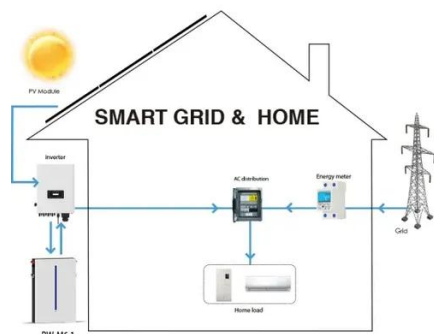

Tesla photovoltaic circuit board installation