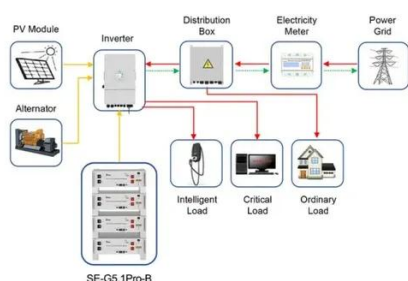

[Get Help and Service for Your Powerwall, Tesla ...](#)

Get help, schedule service and enable Service Mode by downloading the Tesla app for your Powerwall.

Application scenarios of energy storage battery products