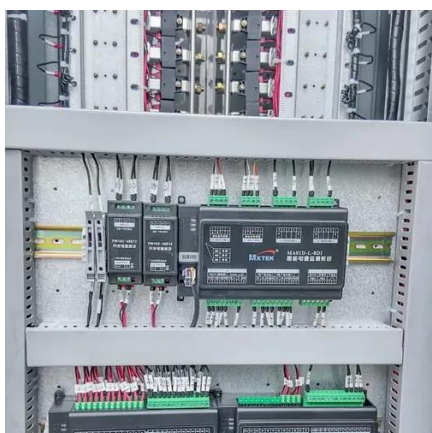

## Overview

---

Episode 04 of JNTech's ESS Maintenance Series: when the high-voltage box fails to power on after closing the circuit breaker, follow this proven troubleshooting. The traditional high voltage switch cabinet is mainly composed of isolation switch, earthing knife-switch, current transformer, surge arrester, vacuum circuit breaker, interlocking mechanism, live display, ammeter, signal indicator light, transfer switch, electromagnetic lock and cabinet body. Energy Storage System Battery System Cabinet Module Cell PDU & Control Cabinet Scalable Battery Cabinet o Integrate PCS, grid controller. Picture this: You're doing your routine check of the electrical room when you notice the high voltage cabinet energy storage light isn't illuminating. Your inner voice asks: "Is this a 'call-the-team-now' emergency or a 'maybe-it's-just-a-bulb' situation?"

### The energy storage light of the high voltage cabinet control circuit

The Avalon Energy Storage System is made up of a stackable, slim designed High Voltage Battery that pairs with a High Voltage Inverter providing solar storage and backup power.