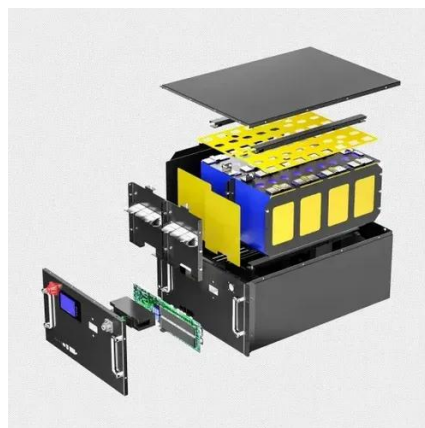

## Overview

---

These trays adapt with your project, no need to start over. Organised layouts make it easier to trace issues, pass audits, and keep maintenance teams happy. We analyze corrosion risks, structural integrity, and industry best practices for 2025 solar projects. As solar installations surge globally (up 34% year-over-year according to the 2024 SolarTech Safety Report), a contentious question arises: Can iron trays reliably support photovoltaic panels. Cable trays in photovoltaic (PV) industry are essential components for the proper management, protection, and support of electrical cables in PV power plants. The traditional electrical installation best practices. A key component of that infrastructure is the cable tray support system, which plays a vital role in organizing, protecting, and supporting the complex network of wiring in a solar installation. This design features vertical posts erected for the solar panel mounts, creating a synergy that not only simplifies installation but also. o win partnerships. We are able to offer sustainable services for our customers across all the with hard wo tes salgan ganando.

### Safe and NEC Compliant Use of PV Racking as Cable Tray

Since the early days of grid-tied PV installations, installers have been struggling with the best options for securing conductors in a system that is expected to last 25 or more years.

### Cable Tray Support For Solar Applications

A key component of that infrastructure is the cable tray support system, which plays a vital role in organizing, protecting, and supporting the complex network of wiring in a solar installation.

### How Was the Photovoltaic Cable Tray Project Successfully Delivered?

This design features vertical posts erected for the solar panel mounts, creating a synergy that not only simplifies installation but also enhances efficiency. By anchoring the cable trays to the same ...