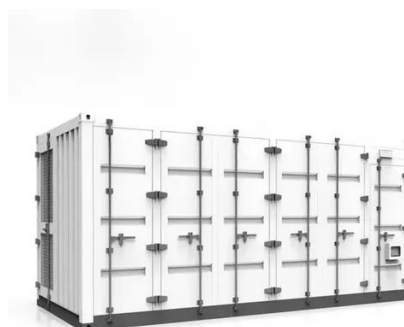

What are the base station energy storage cabinets? , NenPower

Base station energy storage cabinets are critical components of telecommunications infrastructure designed to ensure reliable power supply, support renewable energy integration, ...