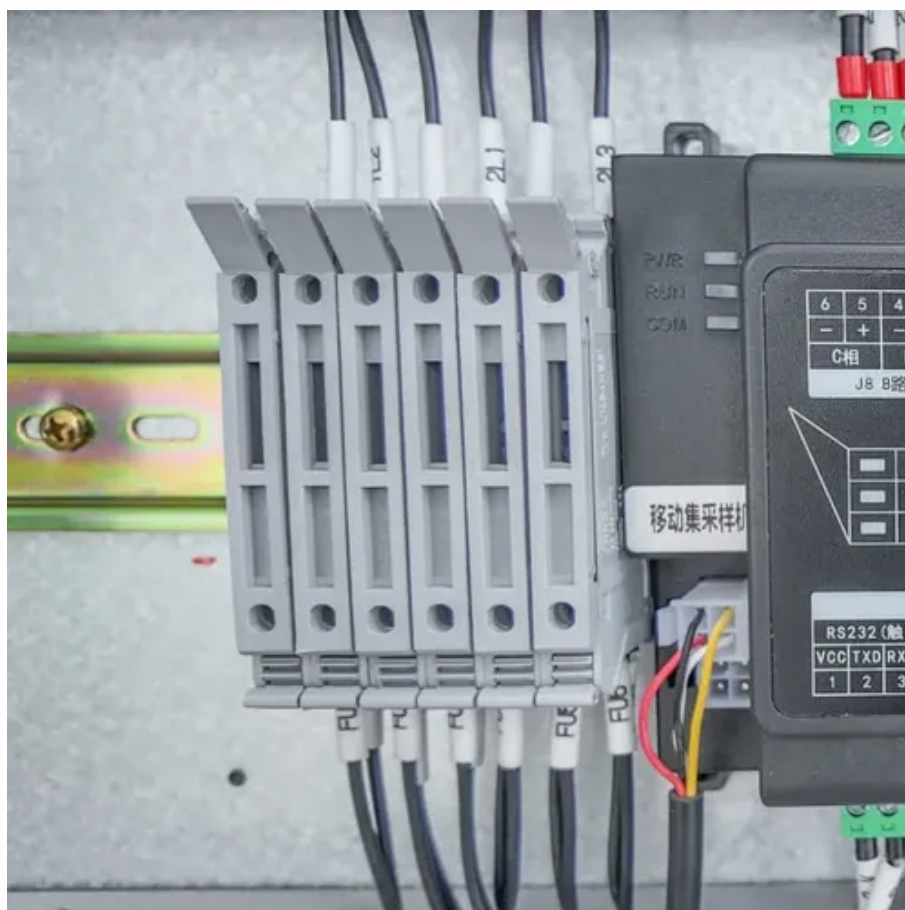

Types of energy storage cabinets in flow batteries for communication base stations

Overview

Various energy storage technologies are utilized in base station energy storage cabinets. Lithium-ion batteries are favored for their high energy density, long lifespan, and lightweight nature, making them ideal for. Base station energy storage cabinets are critical components of telecommunications infrastructure designed to ensure reliable power supply, support renewable energy integration, provide backup in emergencies, and enhance operational efficiency. Functionality in telecom environments, 2. A BESS cabinet (Battery Energy Storage System cabinet) is no longer just a “battery box. ” In modern commercial and industrial (C&I) projects, it is a full energy asset —designed to reduce electricity costs, protect critical loads, increase PV self-consumption, support microgrids, and even earn. The one-stop energy storage system for communication base stations is specially designed for base station energy storage. What is a Site Battery Storage Cabinet for base stations?

Types of energy storage cabinets in flow batteries for communication

Energy Storage for Communication Base

The one-stop energy storage system for communication base stations is specially designed for base station energy storage. Users can use the energy storage system to discharge during load peak ...