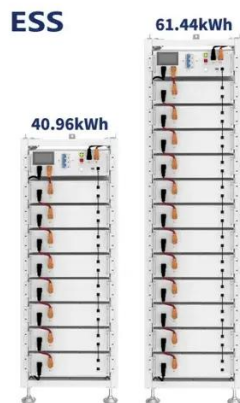

Energy Storage

A Site Battery Storage Cabinet is a modular energy backup unit specifically designed for telecom base stations. It houses lithium-ion batteries (typically LFP), BMS, EMS, and optional thermal ...