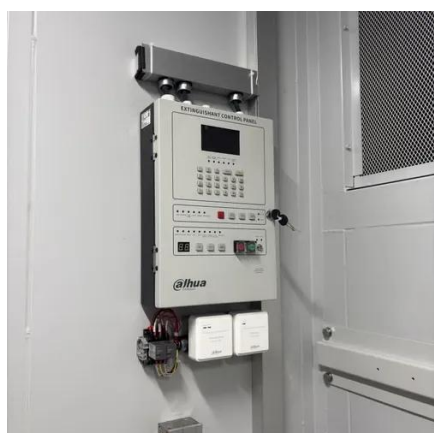

Energy Storage Equipment, Energy storage solutions, Lithium battery

To cope with the problem of no or difficult grid access for base stations, and in line with the policy trend of energy saving and emission reduction, Huijue Group has launched an innovative ...