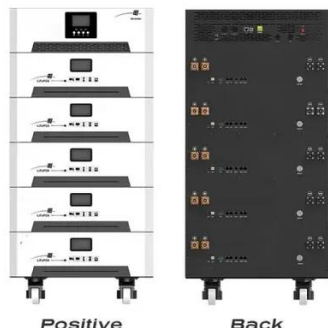

Virtual power plant user outdoor communication cabinet 800mm depth

Outside Plant Enclosures (OSP), Moore

The Moore MCCES Series of Environmental Enclosures are configurable, outdoor environment communication enclosures designed and manufactured for applications such as Telephony, CATV ...