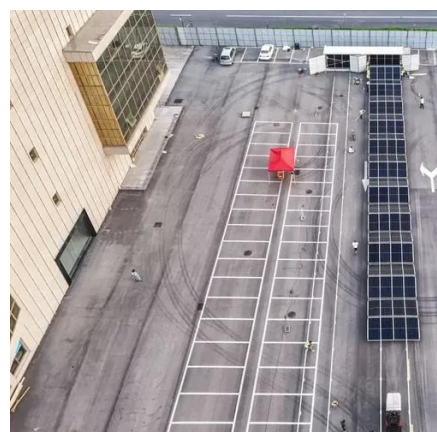

Weight of a single photovoltaic solar panel

How Much Does a Solar Panel Weigh?

For a standard sloped-roof installation, the total added load typically ranges from 2 to 4 pounds per square foot (psf) across the covered area.

[Solar Panel Size And Weight: A Comprehensive Guide](#)

When considering residential solar panels, typical configurations consist of 60 cells measuring approximately 3.25 feet by 5.5 feet. These panels cover an area of 17.62 square feet and