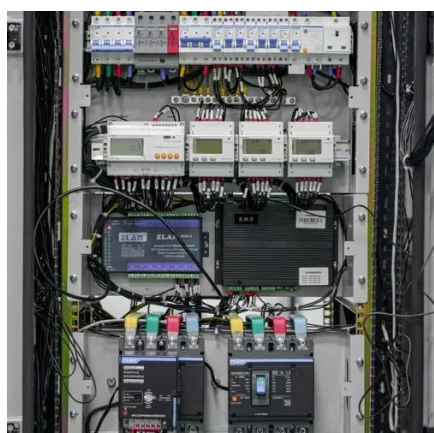

[O'Reilly Auto Parts Store #4613, Serving Newport News, VA](#)

Your local O'Reilly Auto Parts #4613 in Newport News, VA has car batteries, brake pads, and more. Find store hours, directions, and free services near you.