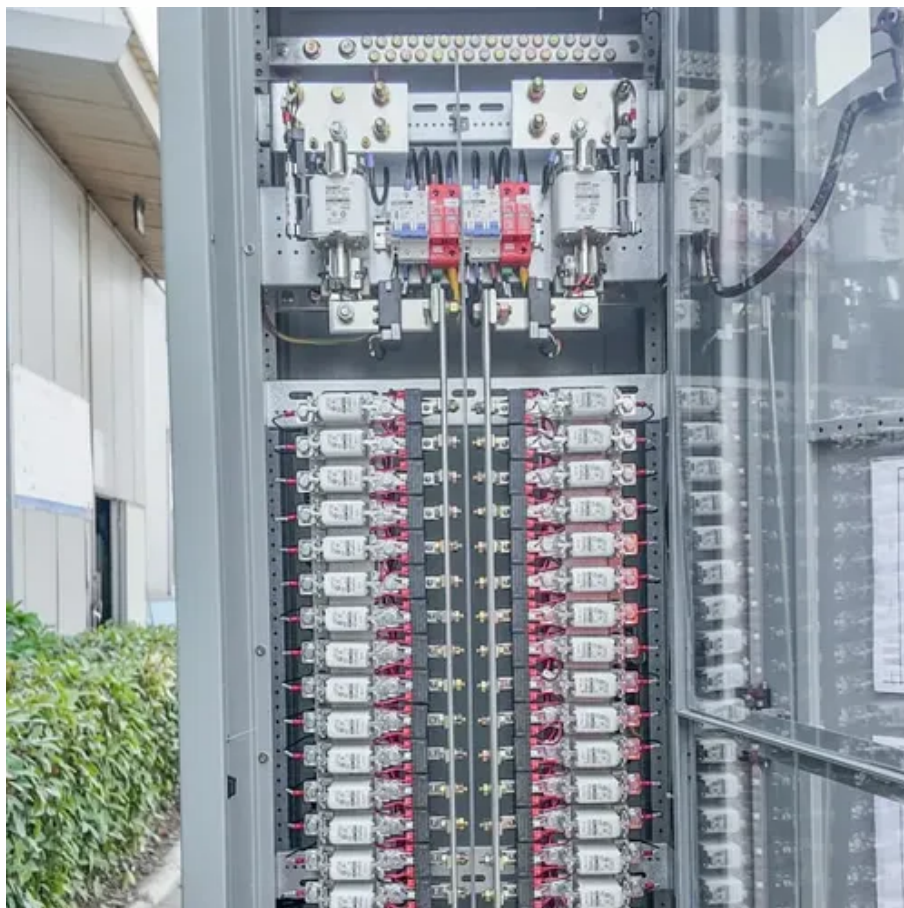

What is an outdoor dual-band smart base station

Overview

The Baicells Nova452 is a high-power, dual-carrier LTE TDD base station designed for demanding outdoor deployments. It supports both Carrier Aggregation (CA) and Dual Carrier (DC) operation, with up to 2x20 MHz LTE bandwidth and future software upgradeability to 100 MHz for 5G NR. 11ac technology for high end wireless coverage. 4GHz and. Best to get a smarthub (VMB4540 or VMB5000). 4 ghz wifi only), and lets you add a USB drive (for example a thumb drive) for local storage if you want that. Featuring 11ac high power wireless technology, the WIS-L700AC is ideal for WISP optimizing their network with both backhaul and coverage ability by using together with Wisnetworks. Outdoor LTE base station with 4x4 MIMO, dual-carrier support, and NR-ready hardware for private networks in Bands 40, 41, and 42. The manufacturer of this product does not allow it to be sold online. Please contact us by calling 800-761-3041 or using this form if you're interested in purchasing. The device can operate on both 2. 8GHz has better performance of non-interference. 5 Gbps and 4G LTE downlink speeds of up to 1 Gbps. come with Gigabit networking with dual band sim card slot.

What is an outdoor dual-band smart base station

Base Station/Sector - MARS Antennas

MARS 120° Horizontally Polarized Sector Antenna provides a robust and efficient solution for Point-to-Multi-Point applications using 915 MHz band, in spectrally crowded areas in this band.

Wis Dual band base station

WIS-L700AC is a robust outdoor wireless base station featuring 802.11ac technology for high end wireless coverage. Featuring 11ac high power wireless technology, the WIS-L700AC is ideal for ...

[Omni Base Station Dual-Band 1167 Mbps - Vtech Networks](#)

WIS-S806AC is a robust outdoor dual-band wireless base station featuring 802.11ac technology for high end wireless coverage. Featuring 11ac technology, the WIS-S806AC is ideal for hotspot applications ...