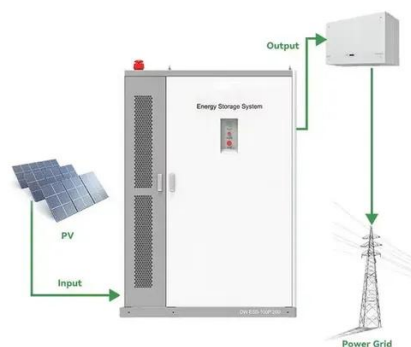

GFCI Replacement Plug Assembly Auto Reset 15 Amp 2 Prongs, 5 ...

desertcart ships the GFCI Replacement Plug Assembly Auto Reset 15 Amp 2 Prongs, 5 Years Warranty, Waterproof, Ground Fault Circuit Interrupter Safety Plug for Pressure Washer, Hot Tub, Air ...