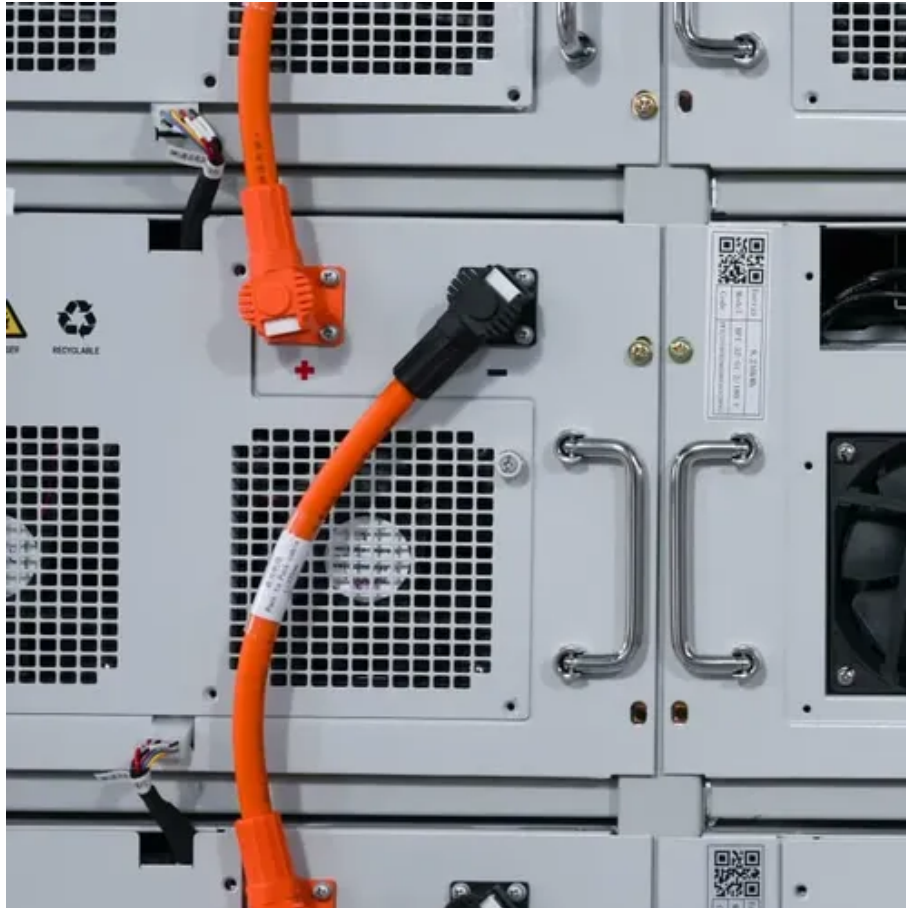

Wholesale reset gfcı breaker in Cameroon

Overview

Shop Gfci Replacement Plug Assembly Auto Reset 15 Amp 3 Prongs at best prices at Desertcart Cameroon. ✓FREE Delivery Across Cameroon. The safety plug is designed to protect people and home appliances from electric shock: when leakage of electricity takes place, the plug breaks the circuit automatically within 0. □□Durable□Solid material and rugged design construction, built to withstand heavy use. Do not need to waste. The GFX-220 is a new type of 20 amp 240 volt feed through Ground Fault Circuit Interrupter (GFCI) specifically designed to withstand the high frequency noise and spikes caused by Variable Speed Pumps, LED lighting and transformers. From blank face to weather-resistant GFCI, we provide the GFI outlet types you need at competitive prices. With a 15 Amp power rating and a rapid 0.

Wholesale reset gfci breaker in Cameroon

[How to Reset a GFCI Outlet: Repair and Troubleshooting Tips](#)

Your breaker won't power up if you try pushing it into the "On" position right away, so reset the breaker by pushing it until it clicks into the "Off" position.