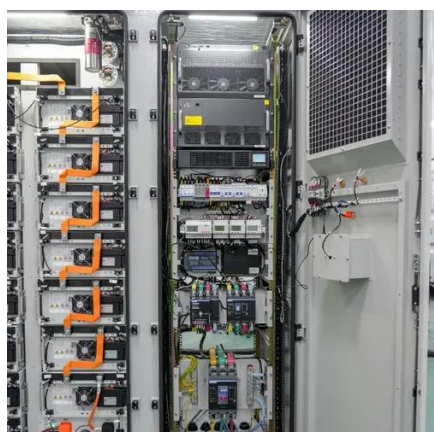

Outdoor Cabinet Energy Storage System-Hunan Allsparkpower Storage

An Outdoor Cabinet Energy Storage System is a device or system designed for energy storage and is typically placed outdoors. It is used to store electrical energy for later use, often in applications such ...

OUTDOOR COMMUNICATION ENERGY CABINET WITH WIND TURBINE

What does the outdoor energy storage power battery cabinet include Designed for harsh environments and seamless integration, this IP54-rated solution features a 105KW bi-directional PCS, optional air- ...

Outdoor cabinet energy storage system v1

ESSA Series Outdoor cabinet energy storage system sales@megarevo .cn Support flexible expansion of PV capacity. Support simultaneous access to ...