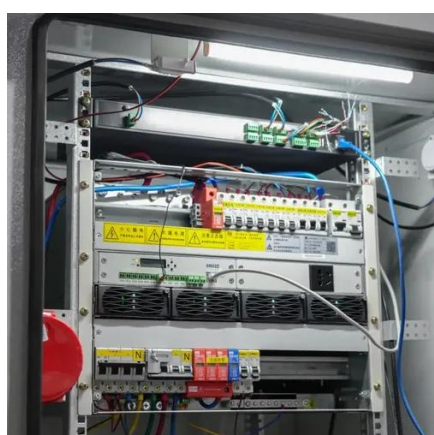

[Telecom System Integration and Outdoor](#)